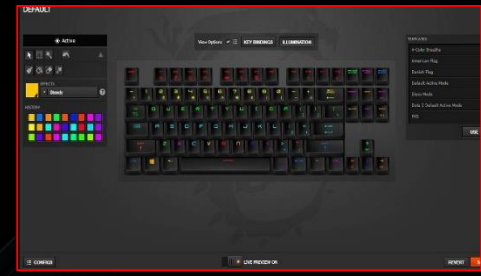

nahimic
3D Audio for Gamers

msi

Control

MSI Gaming Feature Overview

LIGHTING

GAMESENSE

MACRO KEY

PER-KEY RGB GAMING KEYBOARD by SteelSeries