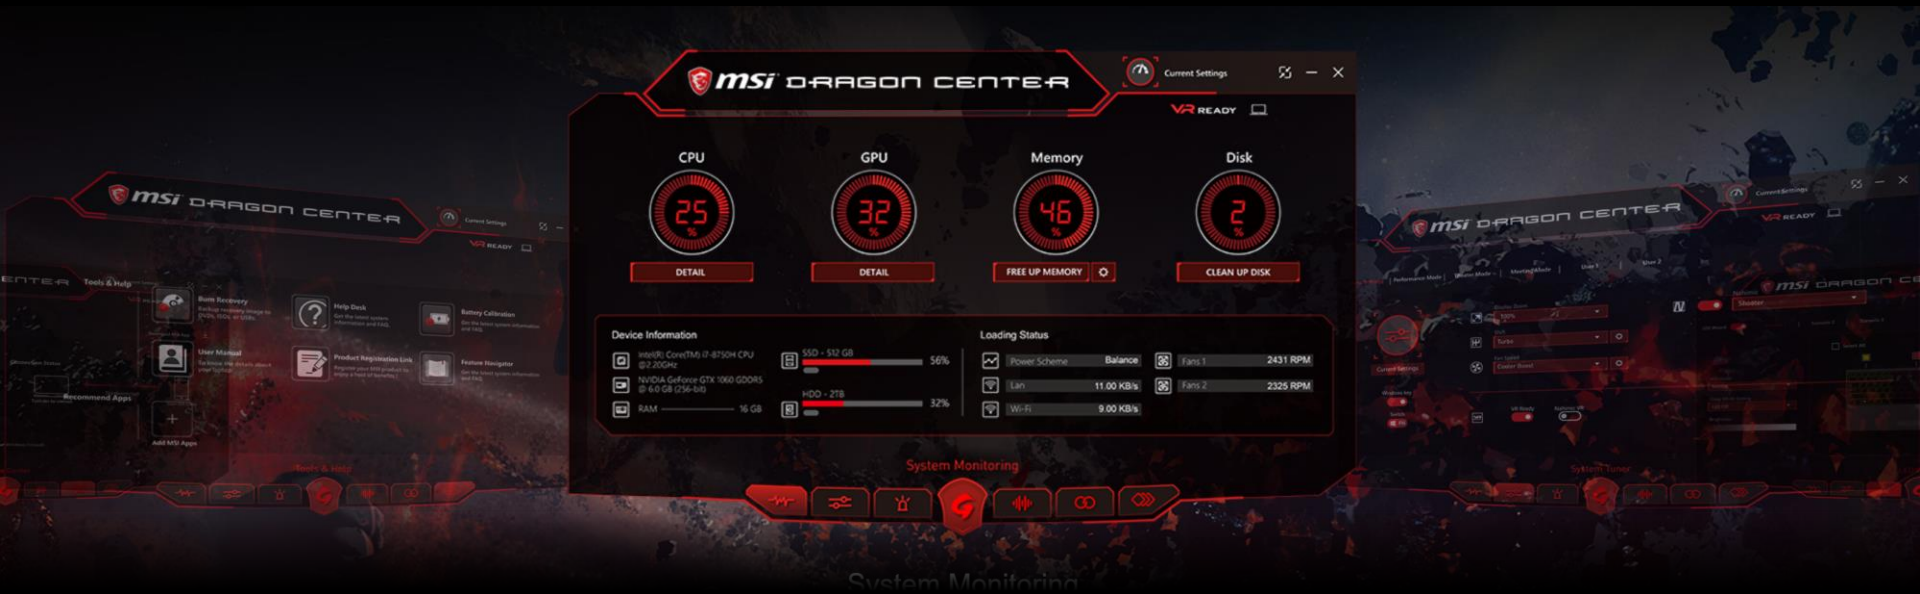

msi

DRAGON CENTER

Dragon Center 2.0

Free Buff For Your Rig

Monitor and optimize through various customization and freeing system memories to prioritize in-game performance.