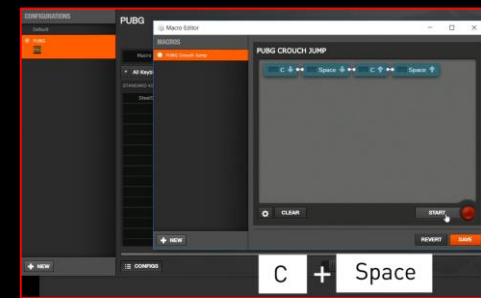

nahimic
3D Audio for Gamers

msi

Control

MSI Gaming Feature Overview

LIGHTING

GAMESENSE

MACRO KEY

PER-KEY RGB GAMING KEYBOARD by SteelSeries