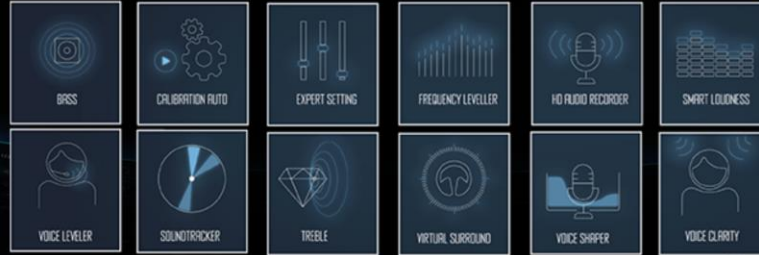

5X
BIGGER

2x

2W Speakers

5x

Chamber space

**GIANT
SPEAKER**

All New Nahimic 3 - Next Level Audio Immersion

Get ready to be amazed by the all new Nahimic 3 and live the gaming immersion like never before! With simple and intuitive new UI, the Nahimic 3 not only further enhances in game 3D surround sound, but also offers even more finite control over your music, movies, and conference calls.

Gaming Mode

MSI Gaming Mode provides auto-tuning function for the game you are playing with the most suitable visual & audio lighting setting and bringing the best experience!

Installed Games

Uninstalled Games